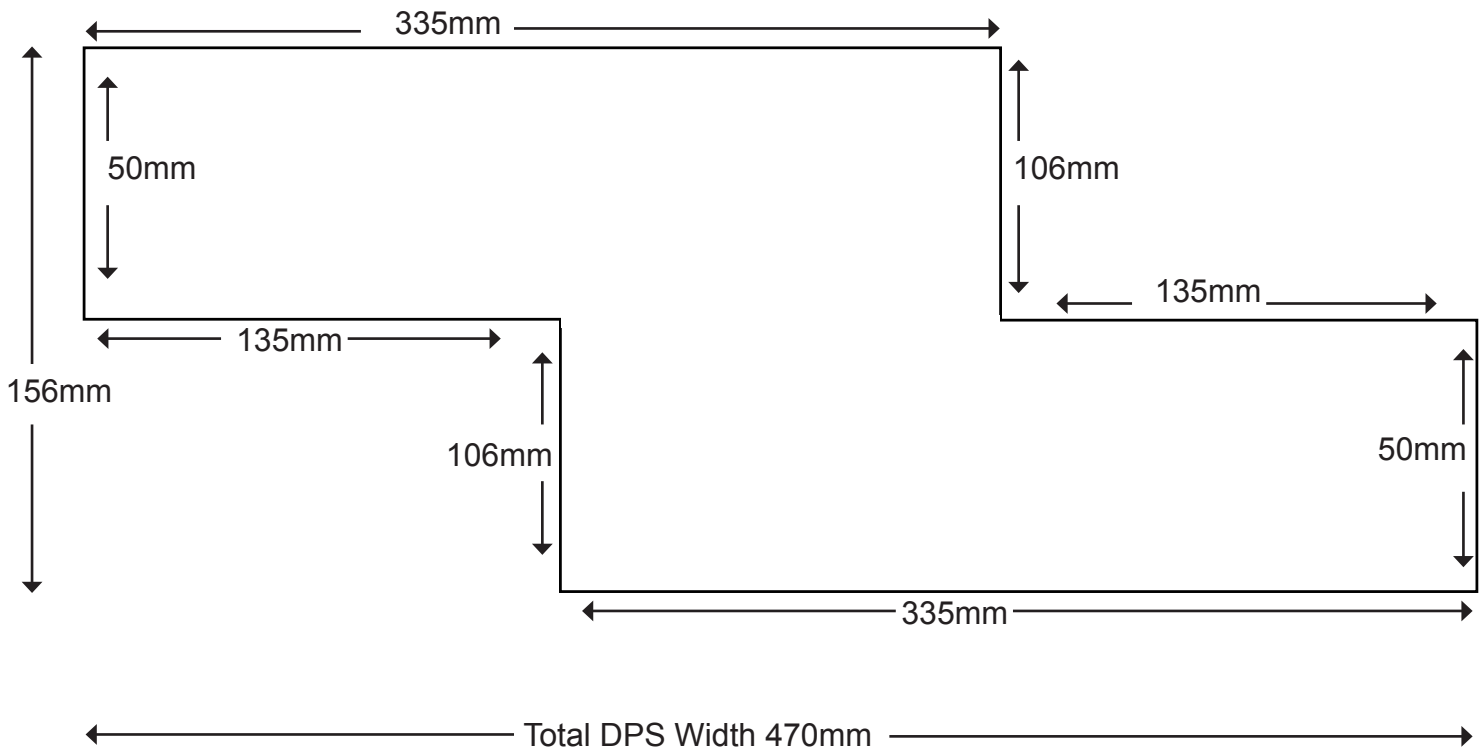

Z Shaped DPS Ad Specs

When dps ads bleeds across the gutter we recommend that no live matter should appear within 3mm either side of the centre to avoid loss of text.