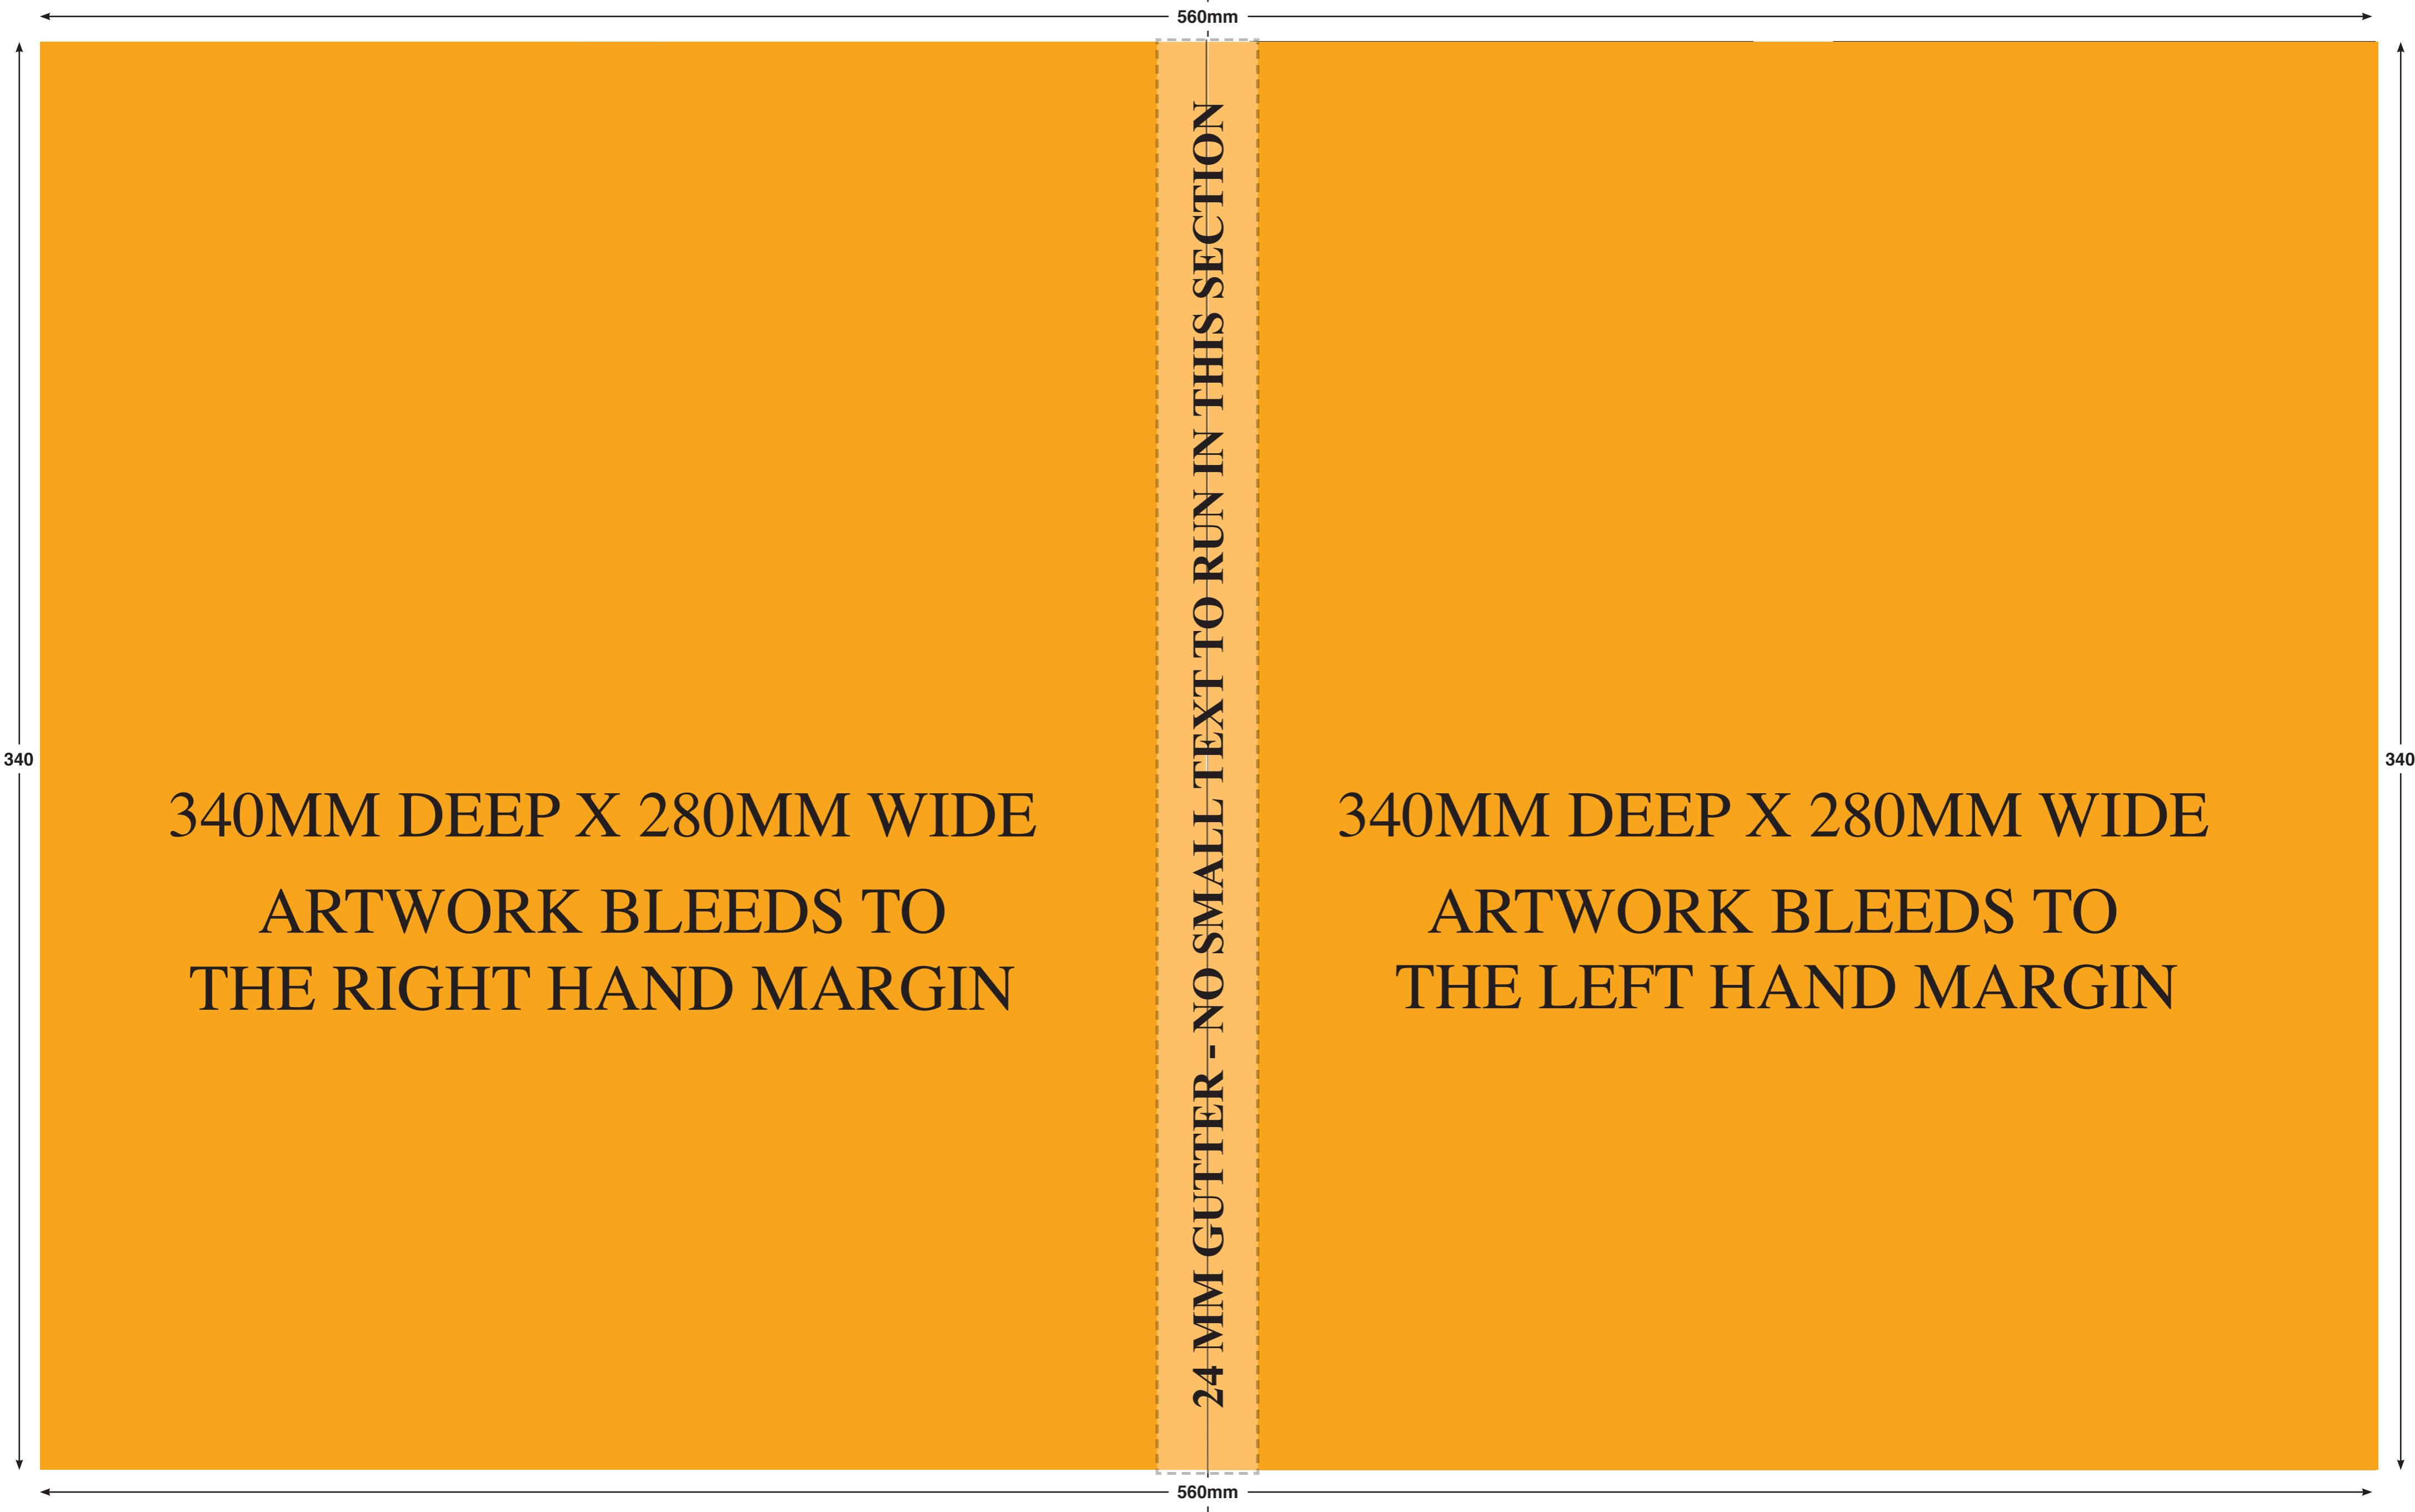

275MM DEEP X 268MM WIDE

275

268mm

268mm

340MM DEEP X 268MM WIDE

340

268mm

340

340MM DEEP X 268MM WIDE

268mm

340

340MM DEEP X 268MM WIDE

280mm

London Evening Standard

YOUR REGULAR PAPER

INSIDE

NEWS | FEATURES | SPORT
BUSINESS | ARTS | COMMENT

Monday 12 January 2015

FREE

NEWSPAPER OF THE YEAR

standard.co.uk

WEST END FINAL

340

340MM DEEP X 280MM WIDE
ARTWORK BLEEDS TO
THE RIGHT HAND MARGIN

275

275MM DEEP X 280MM WIDE
ARTWORK BLEEDS TO
THE LEFT HAND MARGIN

560mm

340MM DEEP X 280MM WIDE
ARTWORK BLEEDS TO
THE RIGHT HAND MARGIN

24 MM GUTTER - NO SMALL TEXT TO RUN IN THIS SECTION

340MM DEEP X 280MM WIDE
ARTWORK BLEEDS TO
THE LEFT HAND MARGIN